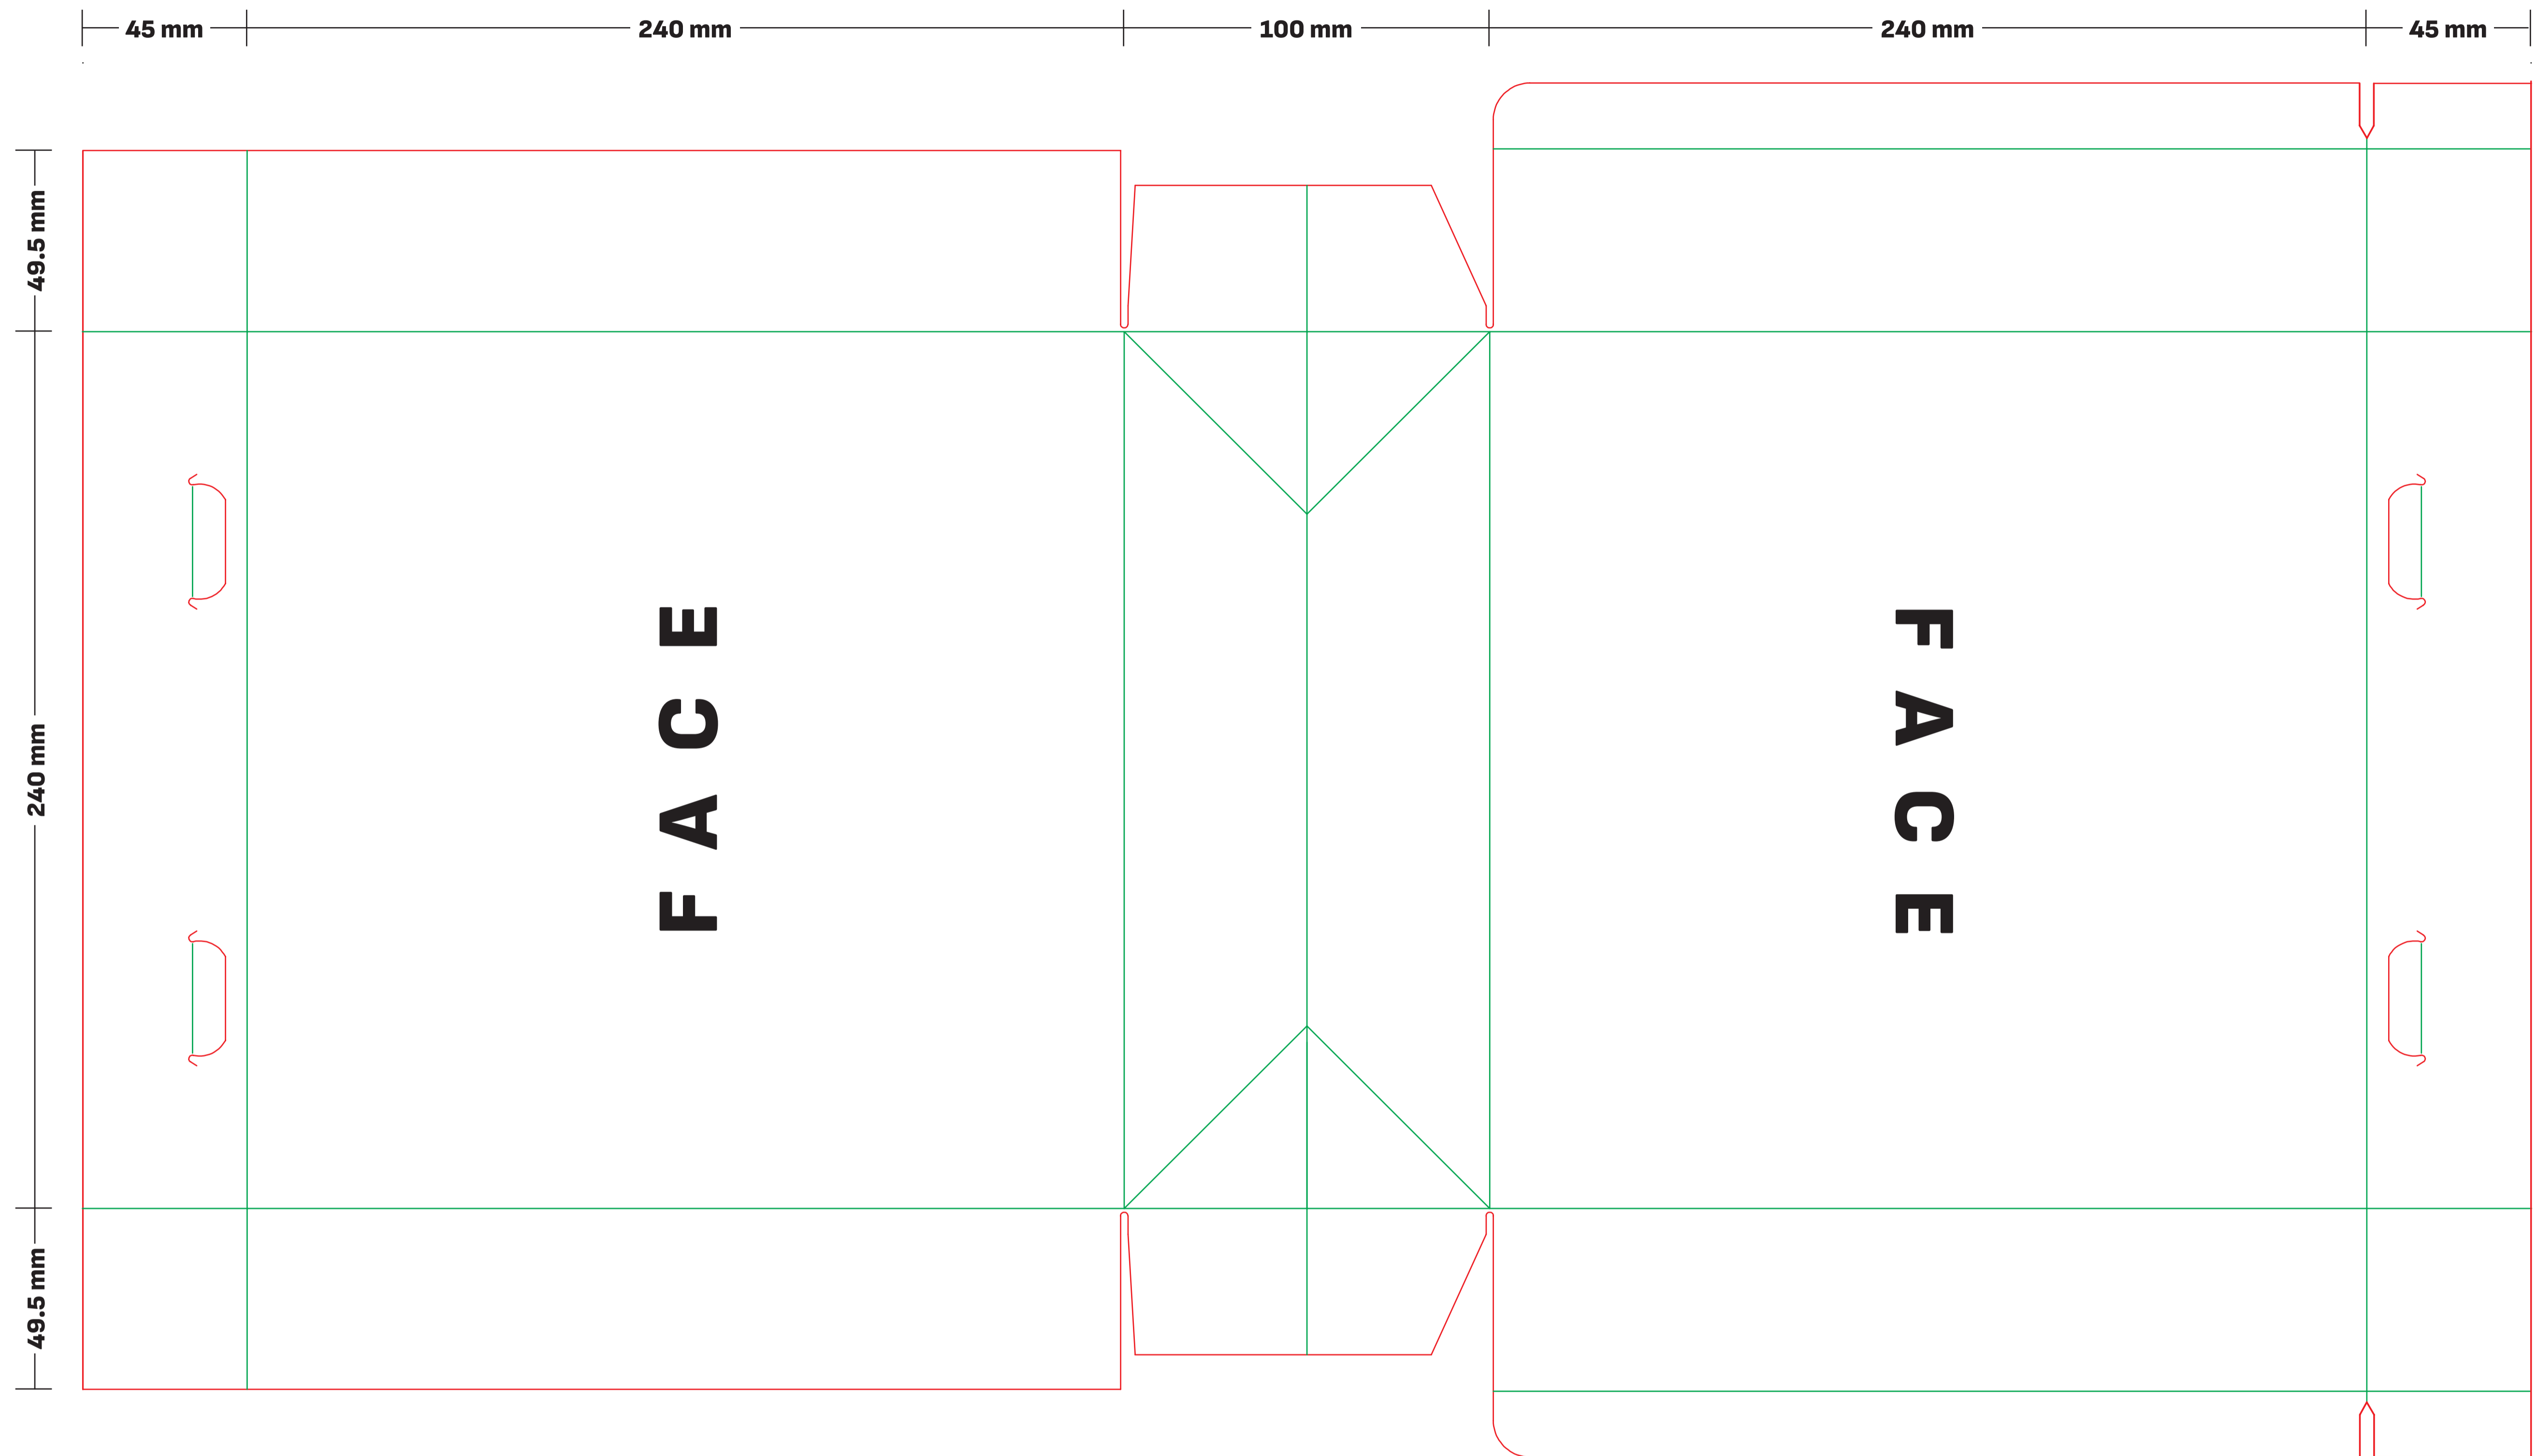

# SMARTFOLD LUXURY BAGS WITH RIBBON HANDLES

240x100x240 mm

CMYK

BLACK

PANTONE 1

PANTONE 2

### WARNING:

Avoid complex designs requiring exact alignment in the gussets near gluing edges.

Please note that each side gusset is split between the left and right side panels.

There is 1-2 mm folding tolerance during high speed machine production.

These lines indicate bag cutter or folding. They will not be printed.