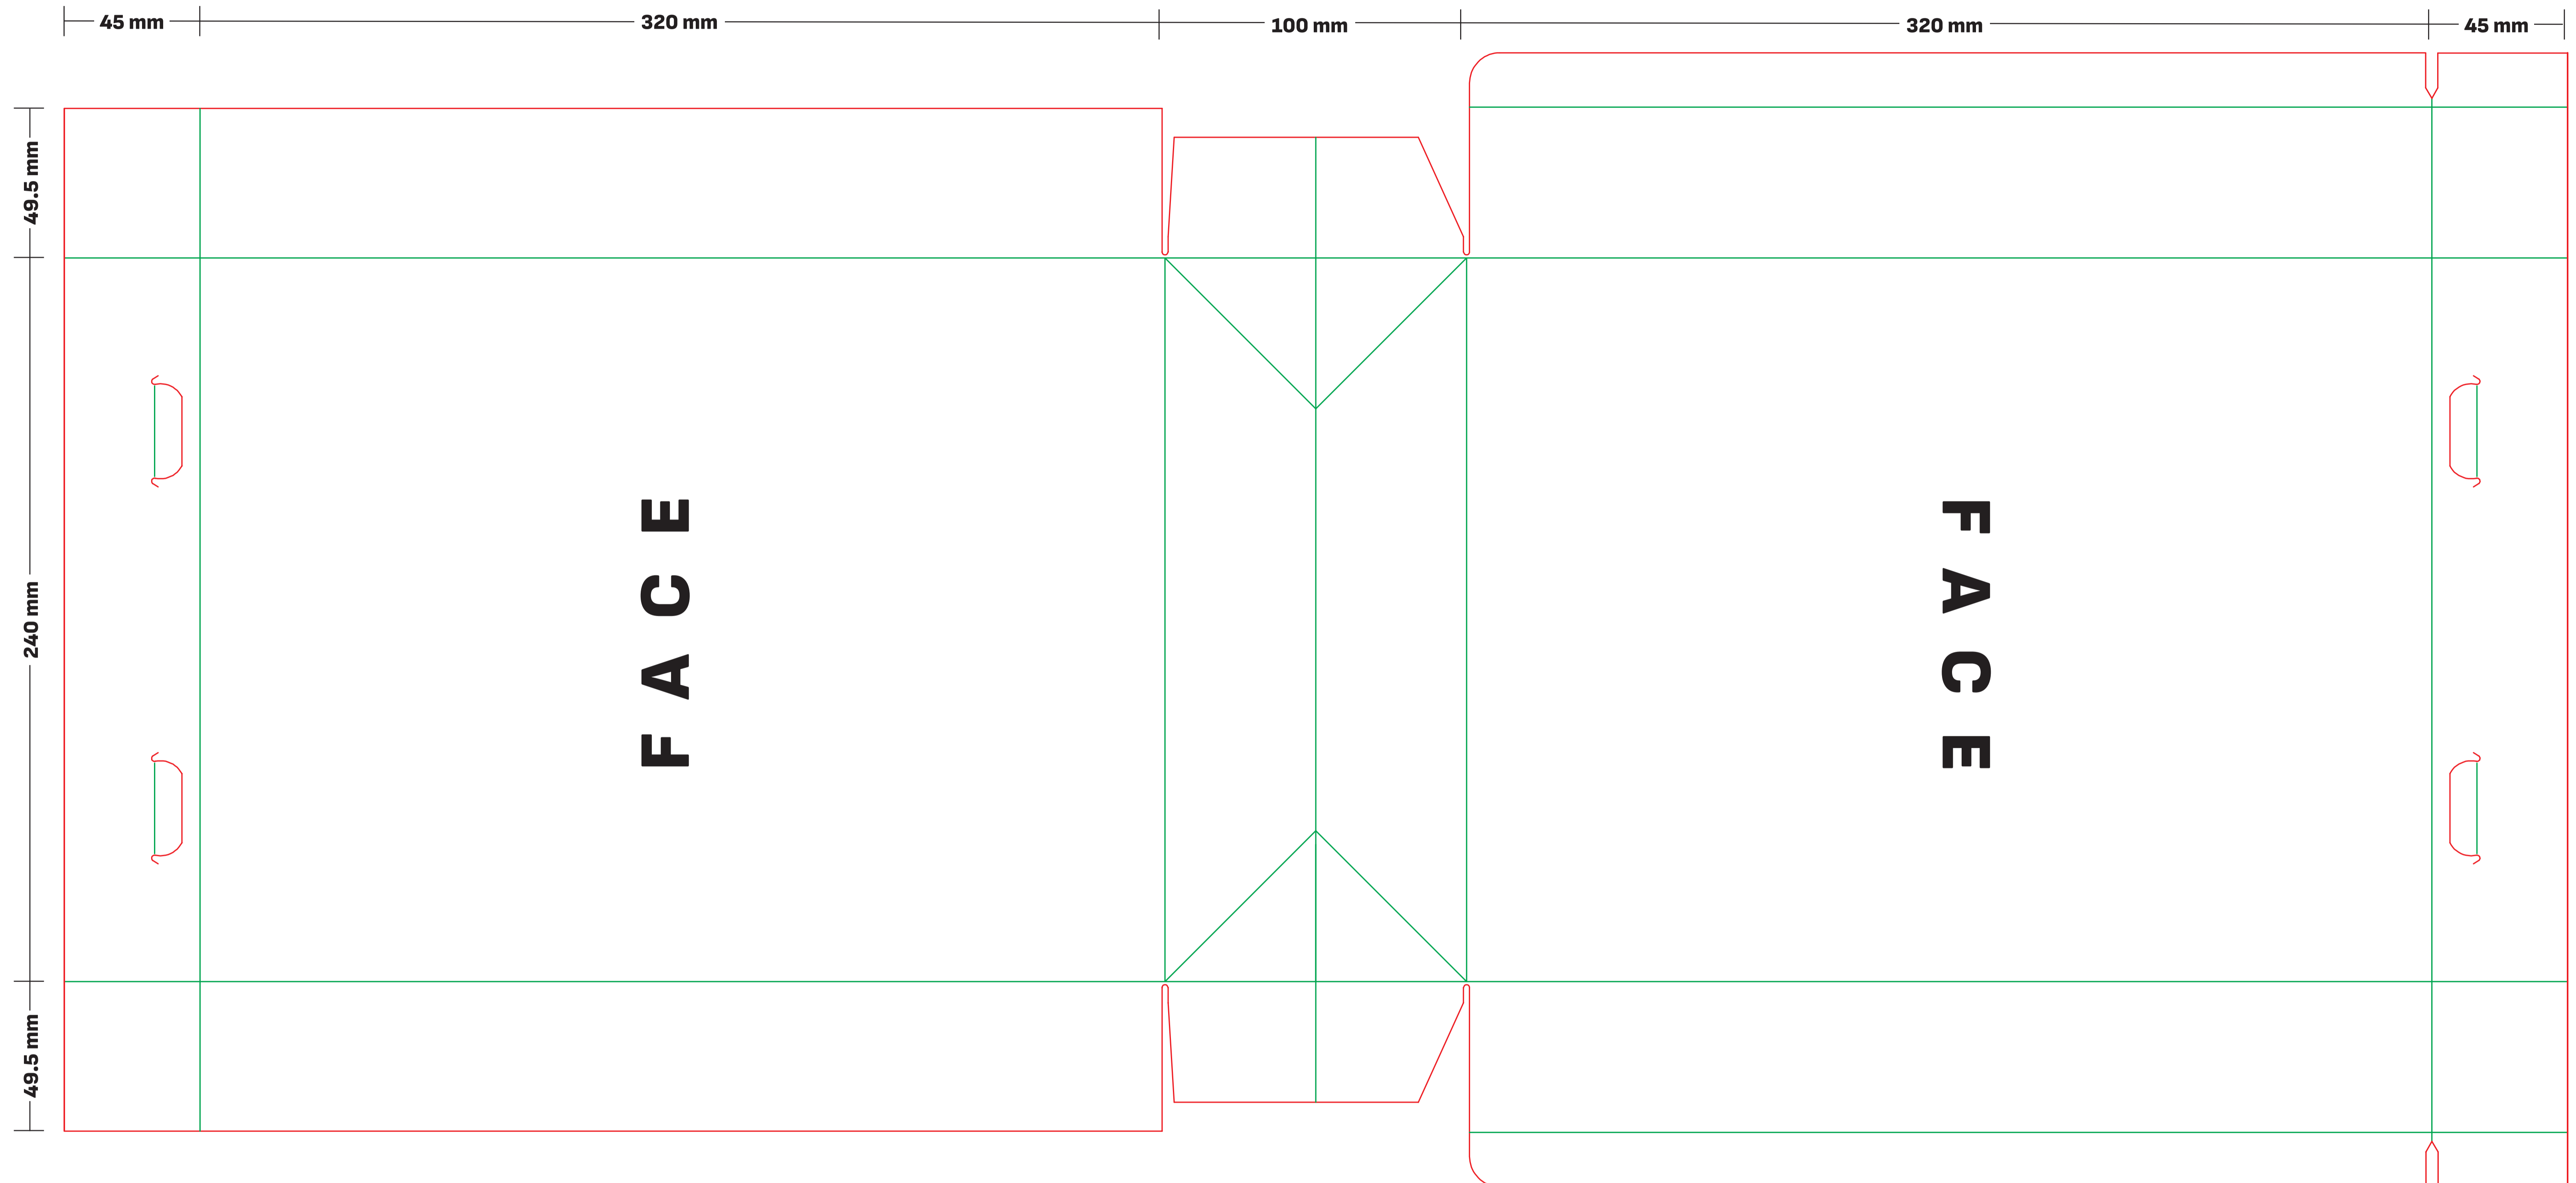

SMARTFOLD LUXURY BAGS WITH RIBBON HANDLES

240x100x320 mm

 **CMYK**
 **BLACK**
 **PANTONE 1**
 **PANTONE 2**

Please, read cautiously before you approve or sign this proof.

ATTENTION!!! Signing this proof is NOT a formality. The proof may contain errors. Please, check carefully all colors, sizes, logos, print position and text. If all details are correct, please sign or approve in return.
 Due to different screen and paper methods of color reproduction, finished bags colors may alter slightly from the proof.

PLEASE NOTE: Once you have approved or signed and returned this proof you are responsible for any errors and costs incurred to correct those errors.

WARNING:
 Avoid complex designs requiring exact alignment in the gussets near gluing edges.
 Please note that each side gusset is split between the left and right side panels.
 There is 1-2 mm folding tolerance during high speed machine production.
 These lines indicate bag cutter or folding. They will not be printed.