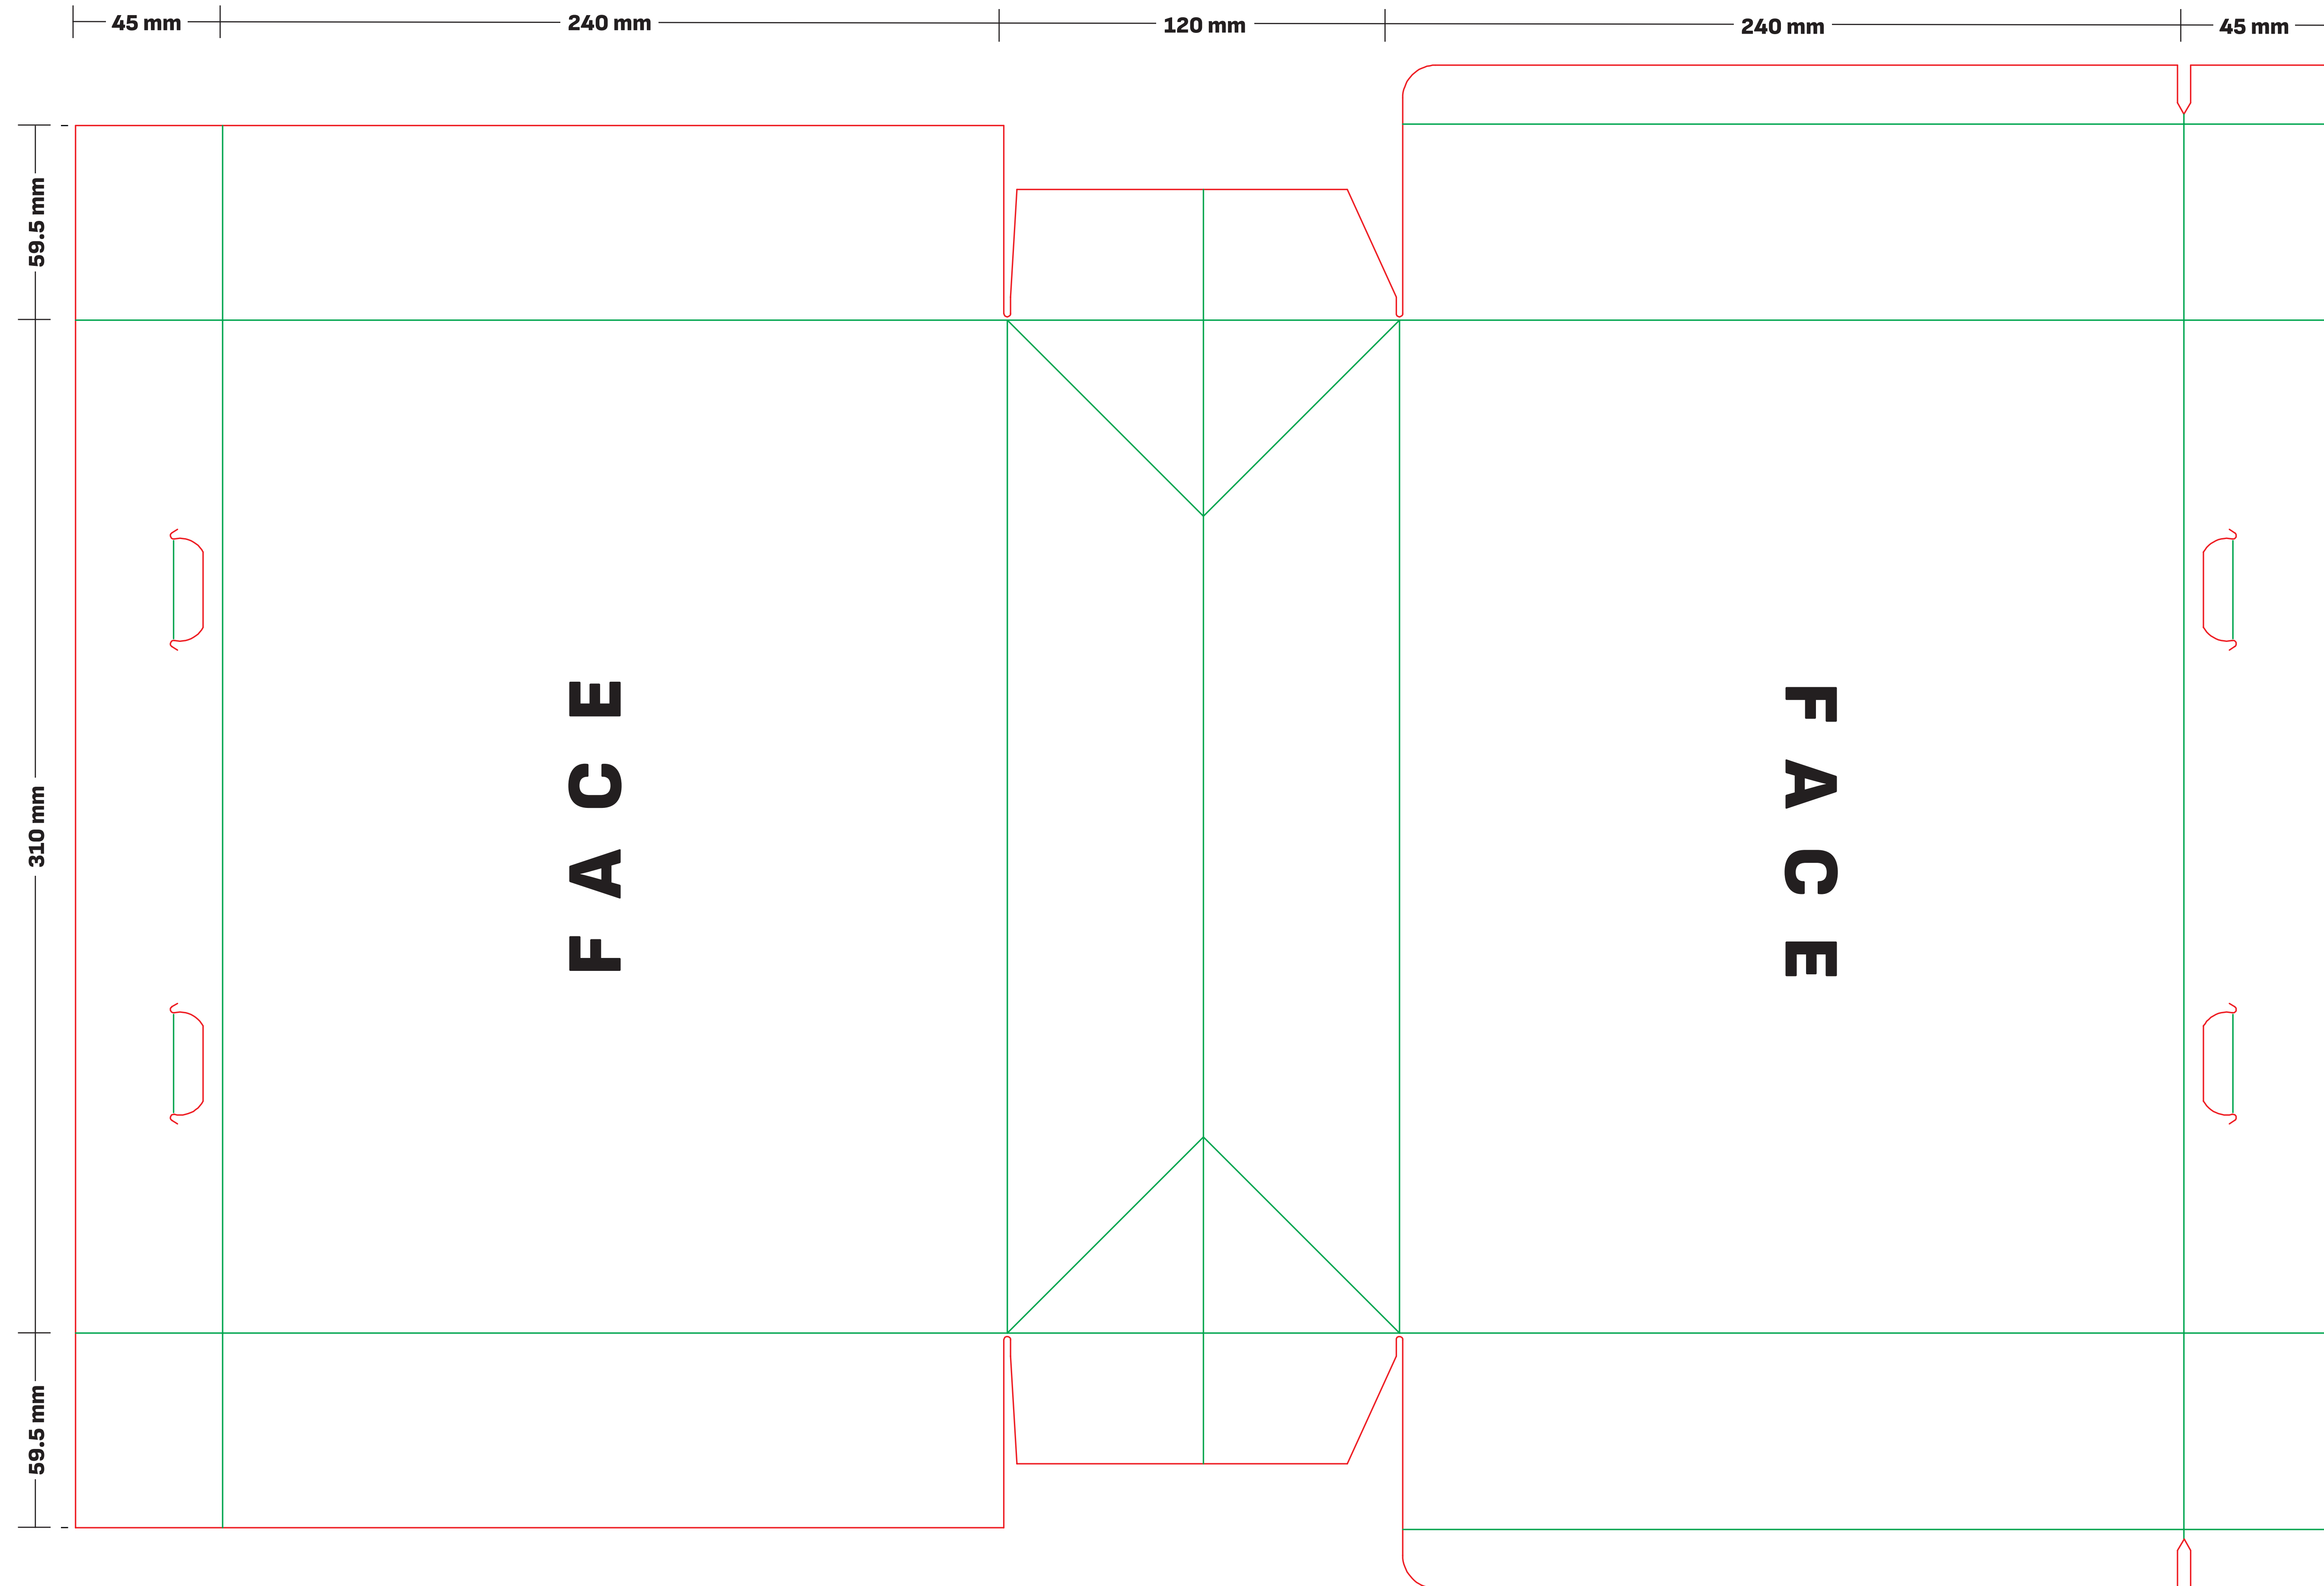

SMARTFOLD LUXURY BAGS WITH RIBBON HANDLES

310x120x240 mm

 **CMYK**

 **BLACK**

 **PANTONE 1**

 **PANTONE 2**

Please, read cautiously before you approve or sign this proof.

ATTENTION!!! Signing this proof is NOT a formality. The proof may contain errors. Please, check carefully all colors, sizes, logos, print position and text. If all details are correct, please sign or approve in return.
 Due to different screen and paper methods of color reproduction, finished bags colors may alter slightly from the proof.

PLEASE NOTE: Once you have approved or signed and returned this proof you are responsible for any errors and costs incurred to correct those errors.

WARNING:
 Avoid complex designs requiring exact alignment in the gussets near gluing edges.
 Please note that each side gusset is split between the left and right side panels.
 There is 1-2 mm folding tolerance during high speed machine production.
 These lines indicate bag cutter or folding. They will not be printed.