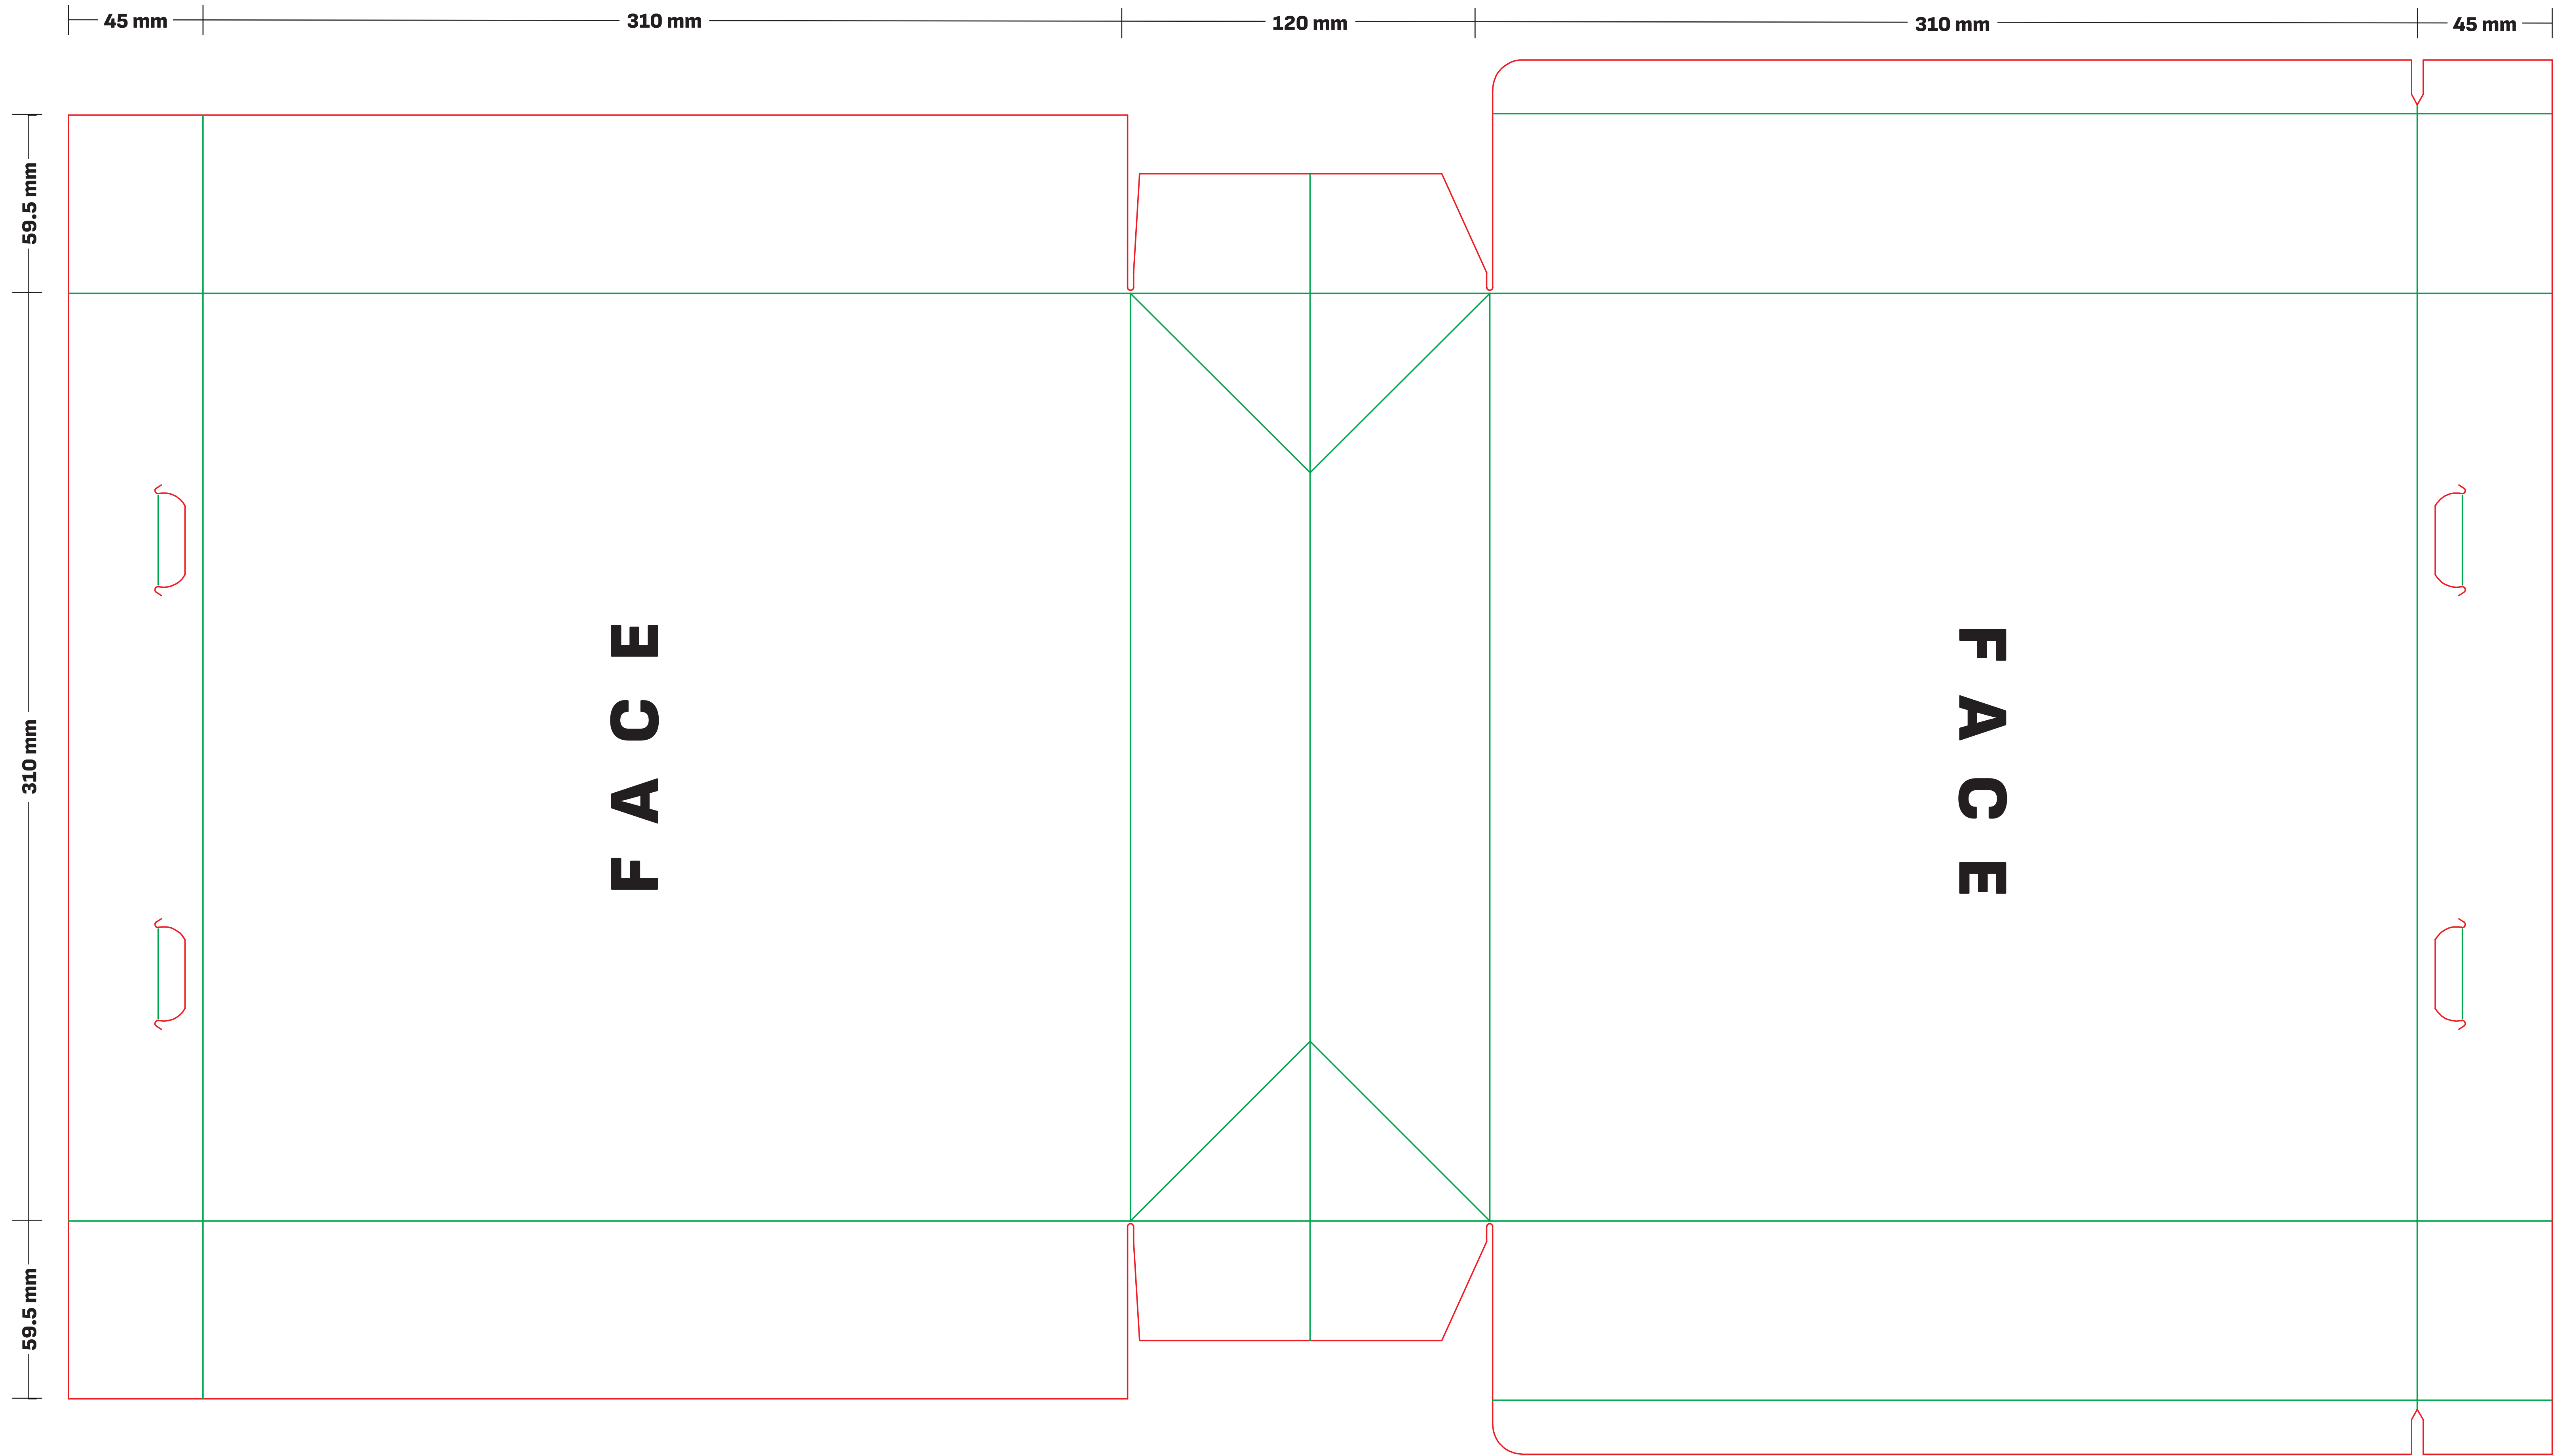

SMARTFOLD LUXURY BAGS WITH RIBBON HANDLES

310x120x310 mm

 **CMYK**
 **BLACK**
 **PANTONE 1**
 **PANTONE 2**

Please, read cautiously before you approve or sign this proof.

ATTENTION!!! Signing this proof is NOT a formality. The proof may contain errors. Please, check carefully all colors, sizes, logos, print position and text. If all details are correct, please sign or approve in return.
 Due to different screen and paper methods of color reproduction, finished bags colors may alter slightly from the proof.

PLEASE NOTE: Once you have approved or signed and returned this proof you are responsible for any errors and costs incurred to correct those errors.

WARNING:
 Avoid complex designs requiring exact alignment in the gussets near gluing edges.
 Please note that each side gusset is split between the left and right side panels.
 There is 1-2 mm folding tolerance during high speed machine production.
 These lines indicate bag cutter or folding. They will not be printed.