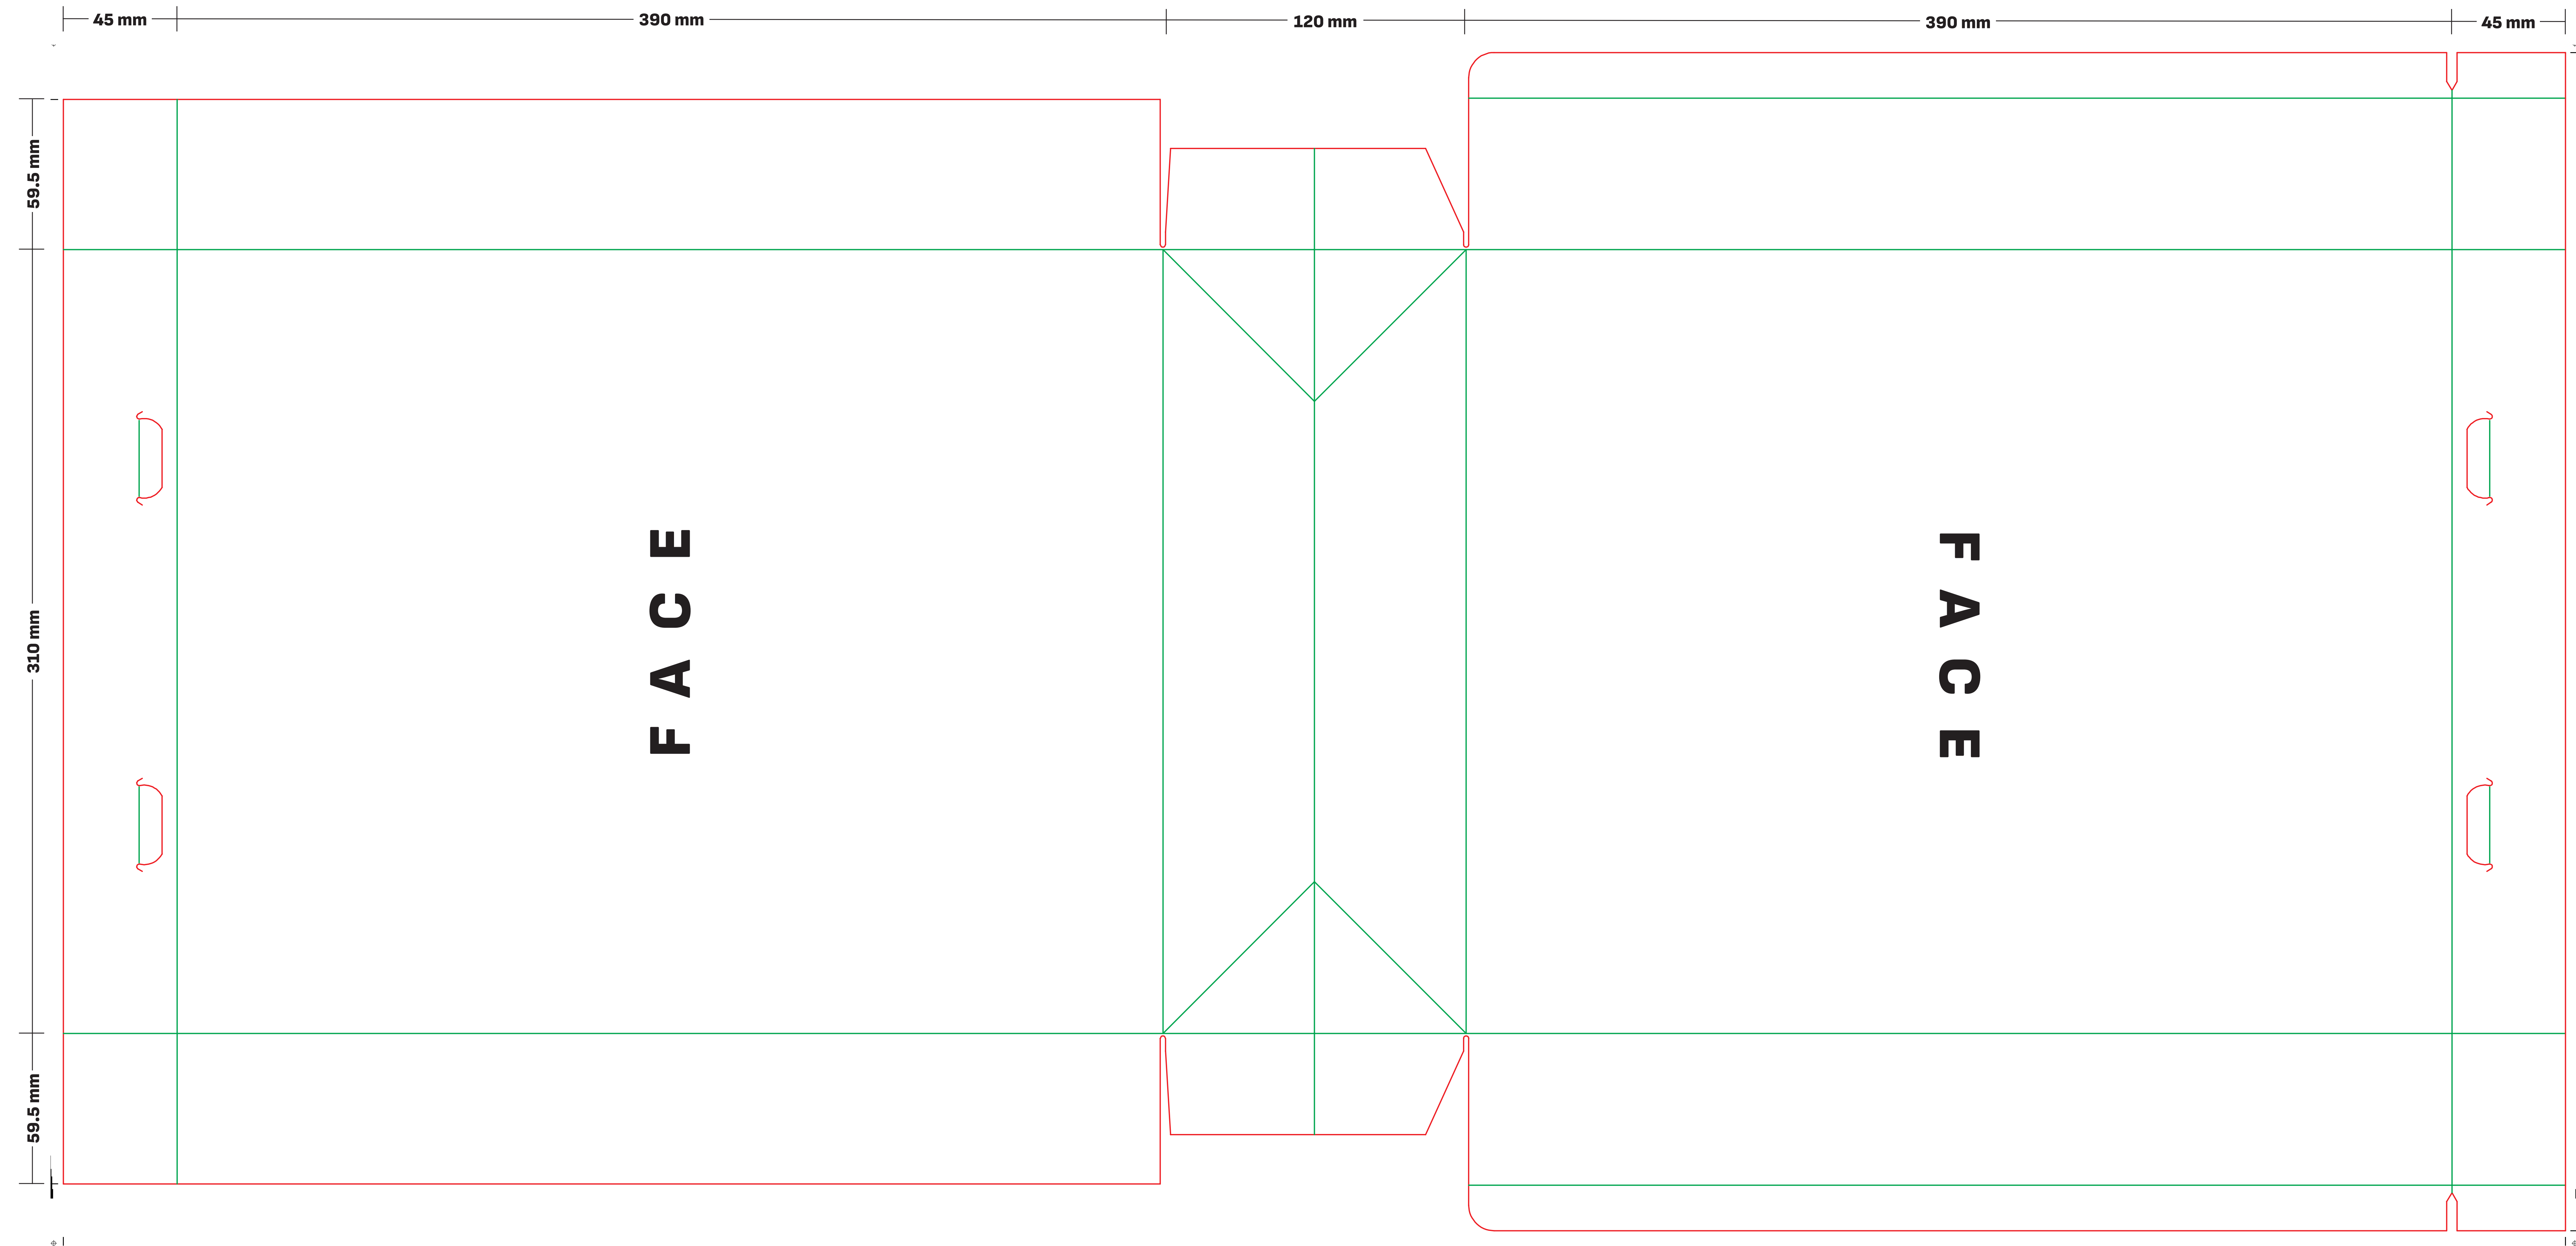

SMARTFOLD LUXURY BAGS WITH RIBBON HANDLES

310x120x390 mm

 **CMYK**
 **BLACK**
 **PANTONE 1**
 **PANTONE 2**

Please, read cautiously before you approve or sign this proof.

ATTENTION!!! Signing this proof is NOT a formality. The proof may contain errors. Please, check carefully all colors, sizes, logos, print position and text. If all details are correct, please sign or approve in return.
 Due to different screen and paper methods of color reproduction, finished bags colors may alter slightly from the proof.

PLEASE NOTE: Once you have approved or signed and returned this proof you are responsible for any errors and costs incurred to correct those errors.

WARNING:
 Avoid complex designs requiring exact alignment in the gussets near gluing edges.
 Please note that each side gusset is split between the left and right side panels.
 There is 1-2 mm folding tolerance during high speed machine production.
 These lines indicate bag cutter or folding. They will not be printed.