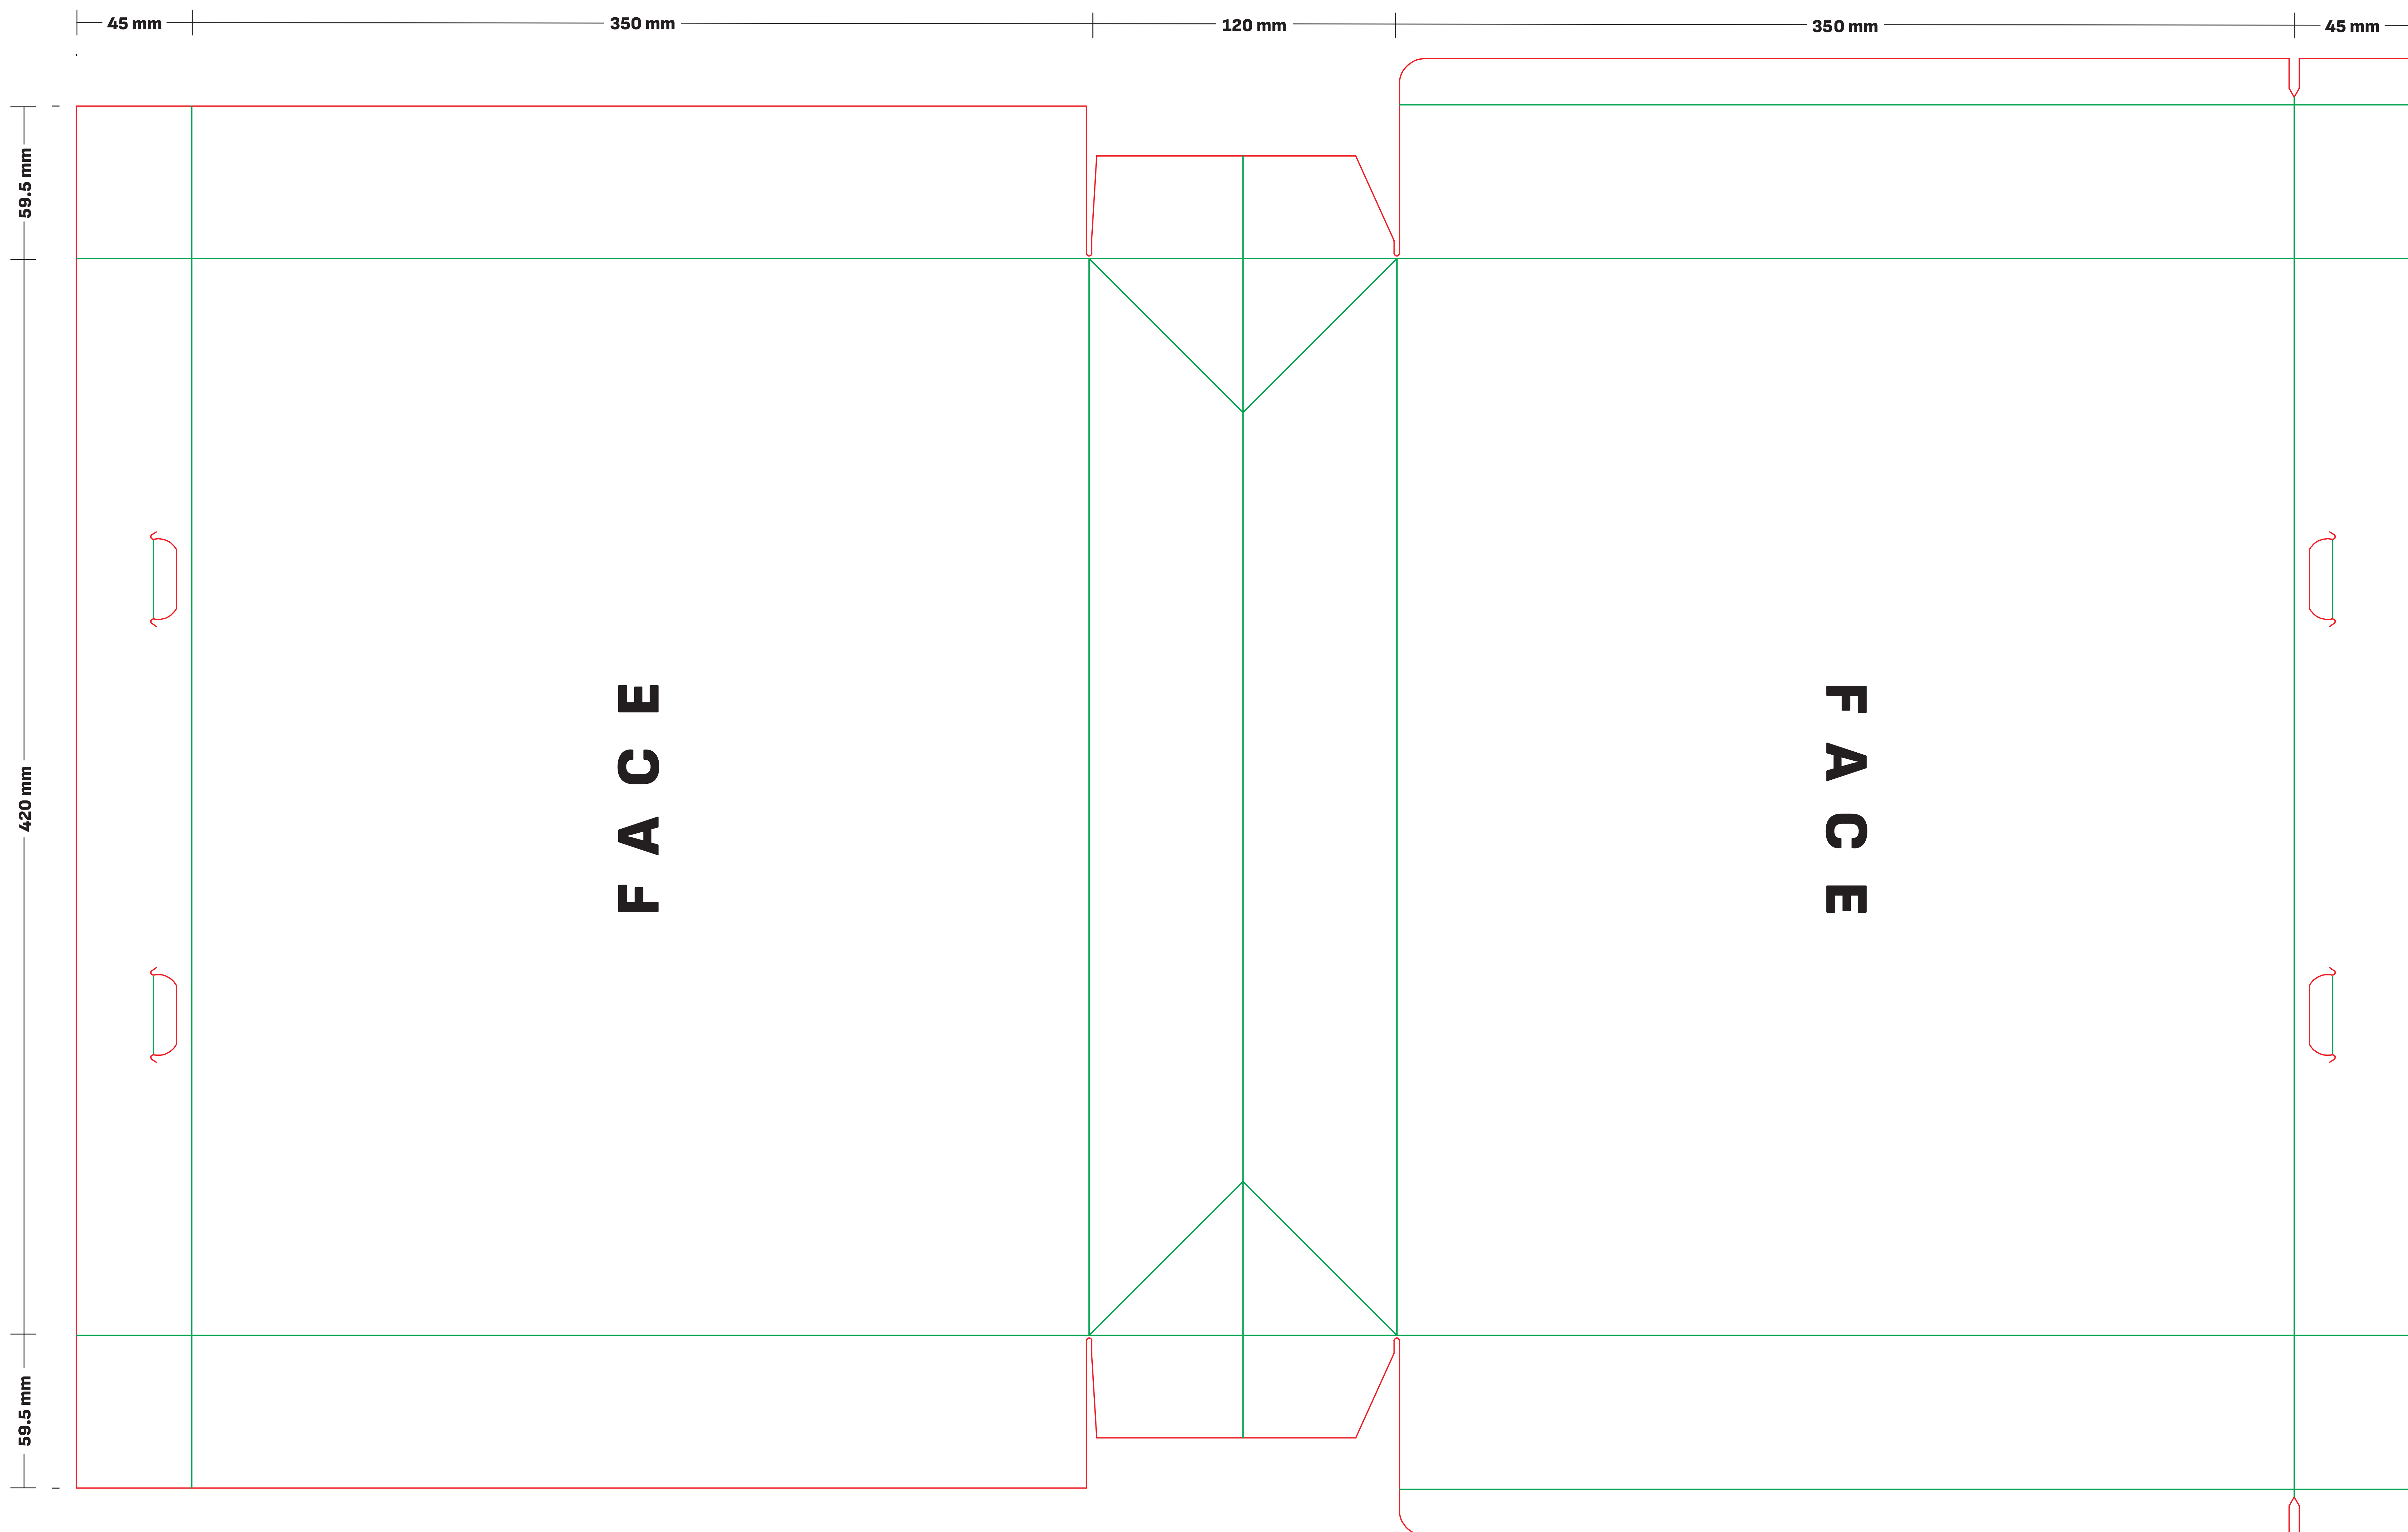

SMARTFOLD LUXURY BAGS WITH RIBBON HANDLES

420x120x350 mm

 **CMYK**

 **BLACK**

 **PANTONE 1**

 **PANTONE 2**

Please, read cautiously before you approve or sign this proof.

ATTENTION!!! Signing this proof is NOT a formality. The proof may contain errors. Please, check carefully all colors, sizes, logos, print position and text. If all details are correct, please sign or approve in return.

Due to different screen and paper methods of color reproduction, finished bags colors may alter slightly from the proof.

PLEASE NOTE: Once you have approved or signed and returned this proof you are responsible for any errors and costs incurred to correct those errors.

WARNING:
Avoid complex designs requiring exact alignment in the gussets near gluing edges.
Please note that each side gusset is split between the left and right side panels.
There is 1-2 mm folding tolerance during high speed machine production.
These lines indicate bag cutter or folding. They will not be printed.